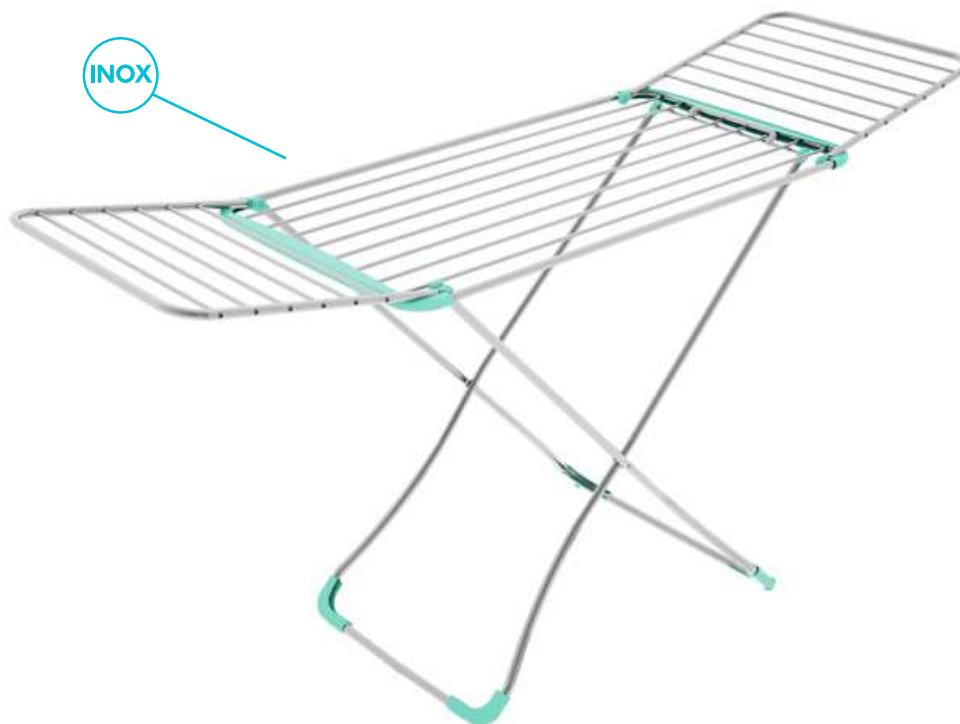

Infinity

MADE IN ITALY

code	EAN	kg	dimensions (cm)	dimensions (cm)	pcs/pallet (120x80)	pcs ctn	vol. ctn (mc)
ST586	8003186049605	2,60	173 x 114 x 55	55 x 131 x 4,5	52	4	0,109

9 kg

20 m

ACC

AL

INOX