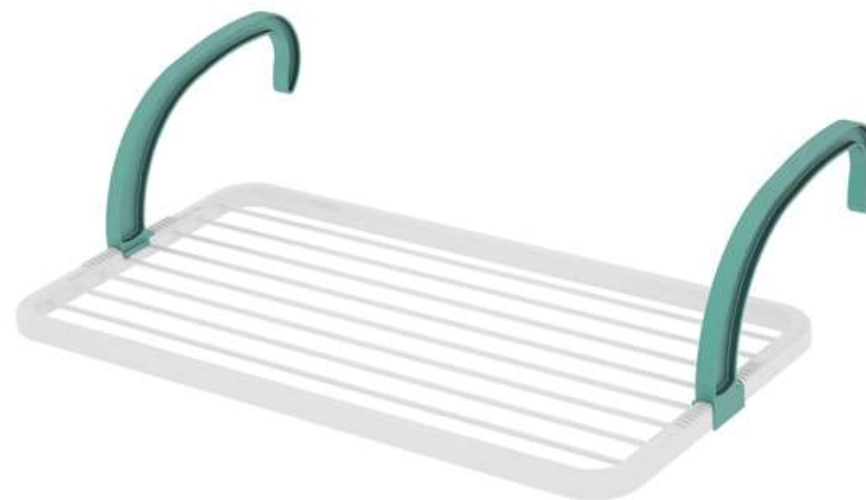

Balcony 10

resina

MADE IN ITALY

5 kg

10 m

code
ST988

EAN
8003186063601

kg
1,70

dimensions (cm)
108 x 25 x 55

dimensions (cm)
55 x 108 x 5

pcs/pallet (120x80)
120

pcs ctn
-

vol. ctn (mc)
-