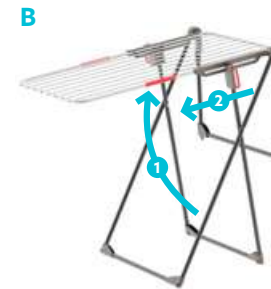

Olympto

code	EAN	kg	dimensions (cm)	dimensions (cm)	pcs/pallet (120x80)	pcs ctn	vol. ctn (mc)
ST1010	8003186074102	3,50	131 x 117 x 66	66 x 119 x 6	48	3	0,126