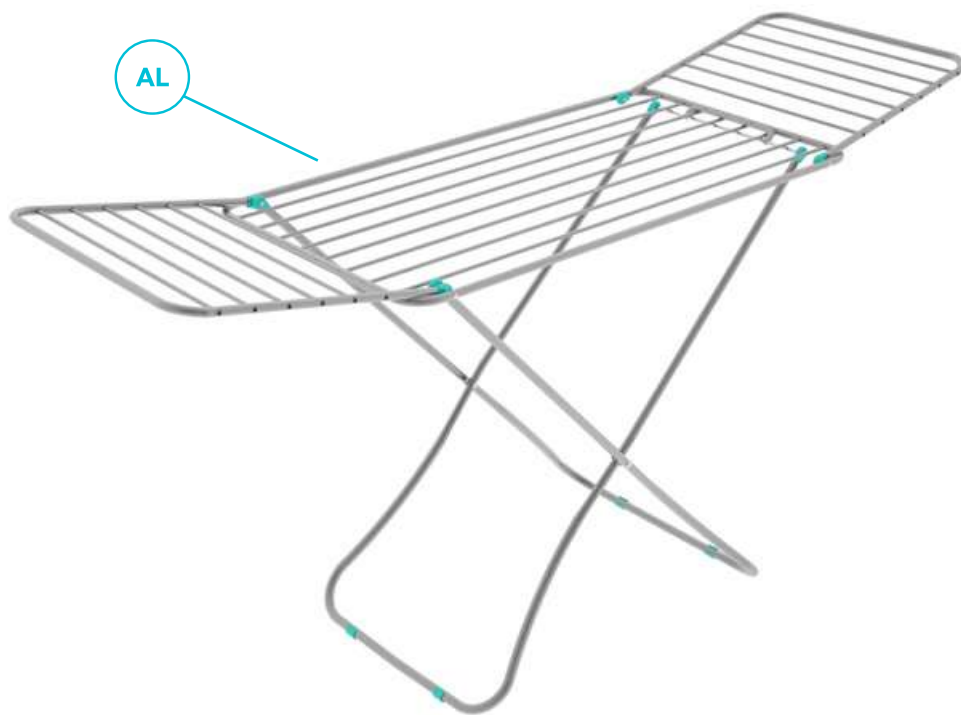

Allure

fili più larghi e robusti