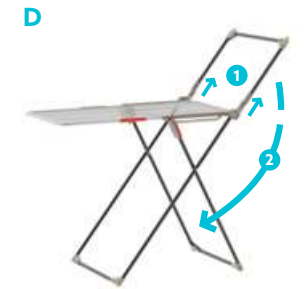

Olympto

code	EAN	kg	dimensions (cm)	dimensions (cm)	pcs/pallet (120x80)	pcs ctn	vol. ctn (mc)
ST1010	8003186074102	3,50	131 x 117 x 66	66 x 119 x 6	48	3	0,126