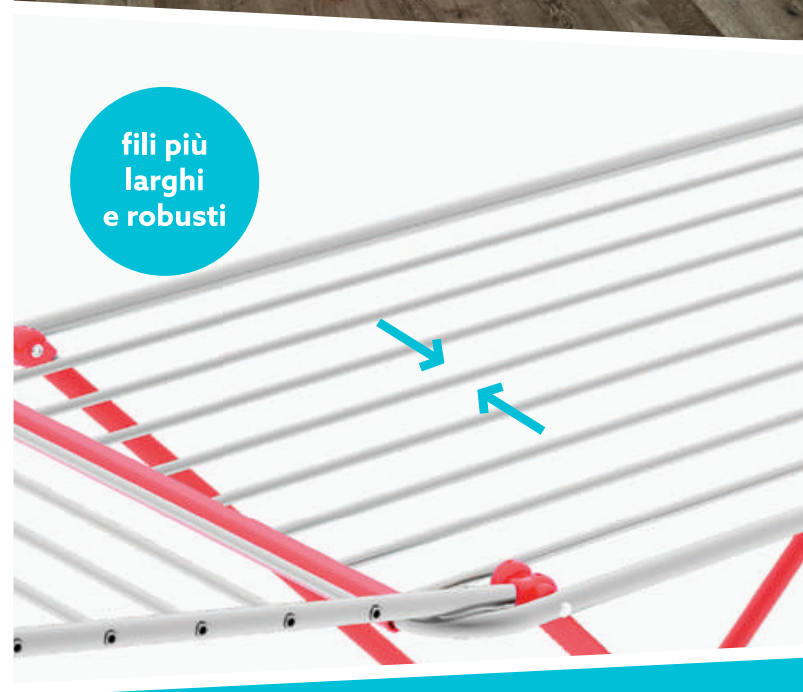

Bella

MADE IN ITALY

code	EAN	kg	dimensions (cm)	dimensions (cm)	pcs/pallet (120x80)	pcs ctn	vol. ctn (mc)
ST387	8003186057600	2,00	181 x 110 x 55	55 x 131 x 4,5	52	4	0,119

9 kg

20 m

ACC

AL

INOX