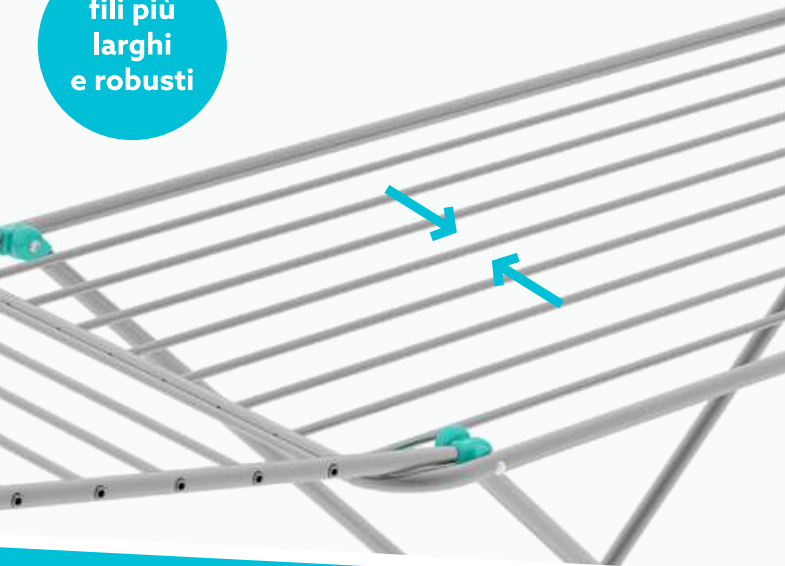

Allure

fili più larghi e robusti