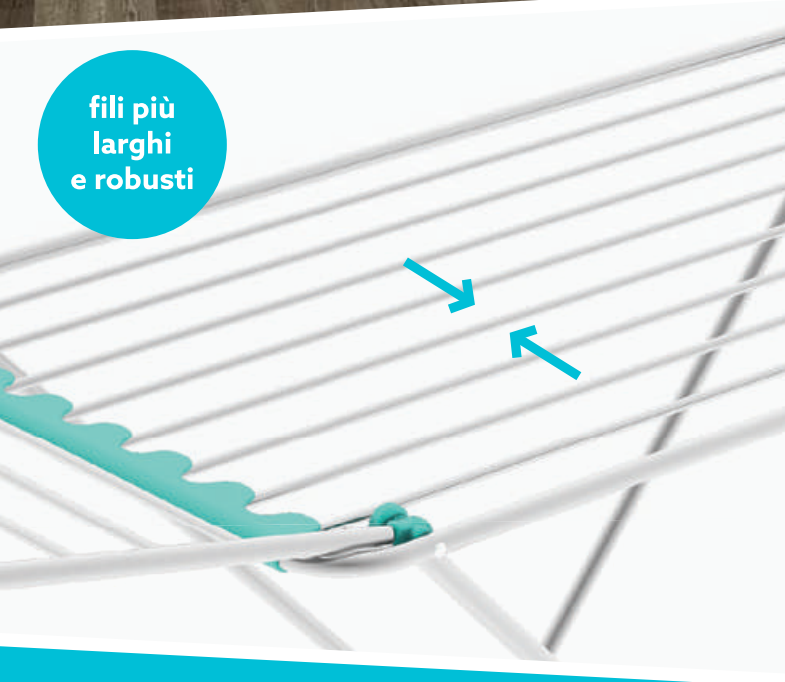

fili più larghi e robusti