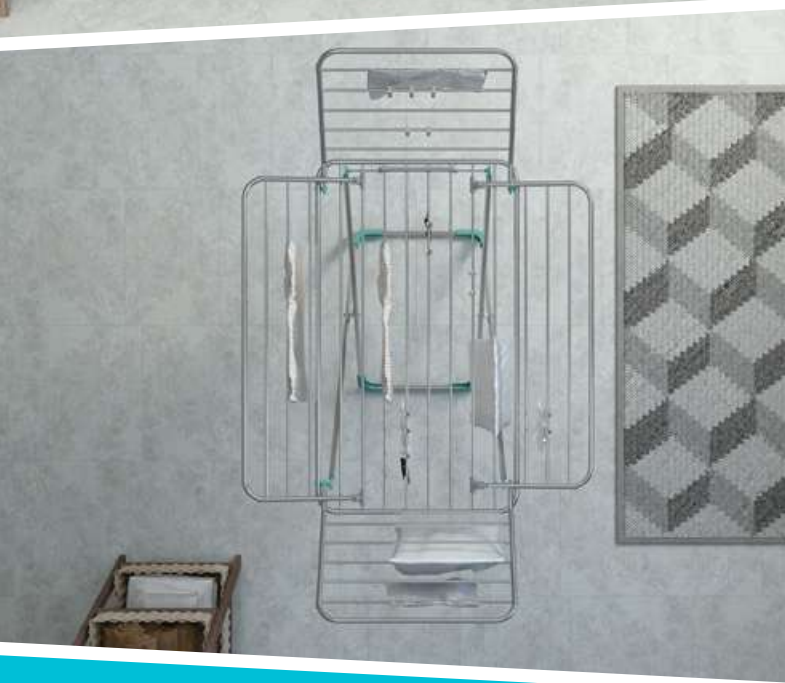

# Flower

MADE IN ITALY

14 kg

30 m

ACC

AL

INOX

code  
ST798