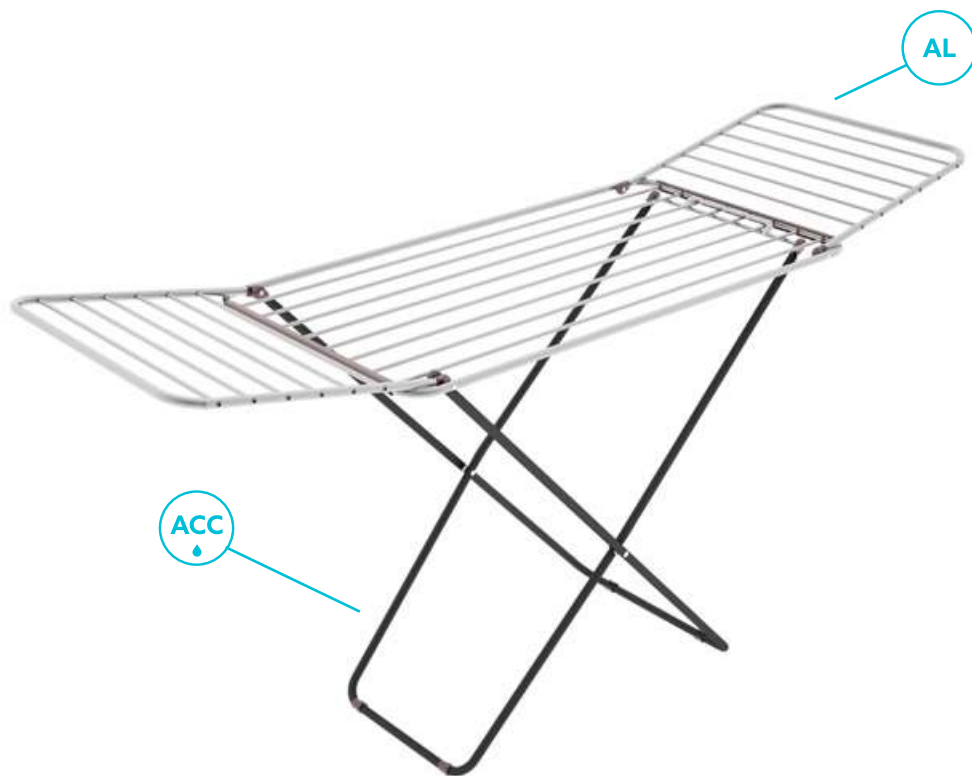

Bella

MADE IN ITALY

code	EAN	kg	dimensions (cm)	dimensions (cm)	pcs/pallet (120x80)	pcs ctn	vol. ctn (mc)
ST387	8003186057600	2,00	181 x 110 x 55	55 x 131 x 4,5	52	4	0,119

9 kg

20 m

ACC

AL

INOX