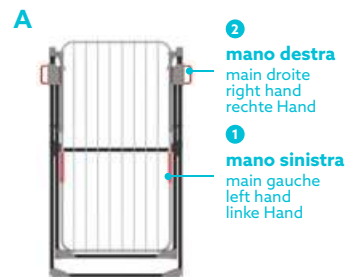

Olympto

code	EAN	kg	dimensions (cm)	dimensions (cm)	pcs/pallet (120x80)	pcs ctn	vol. ctn (mc)
ST1010	8003186074102	3,50	131 x 117 x 66	66 x 119 x 6	48	3	0,126