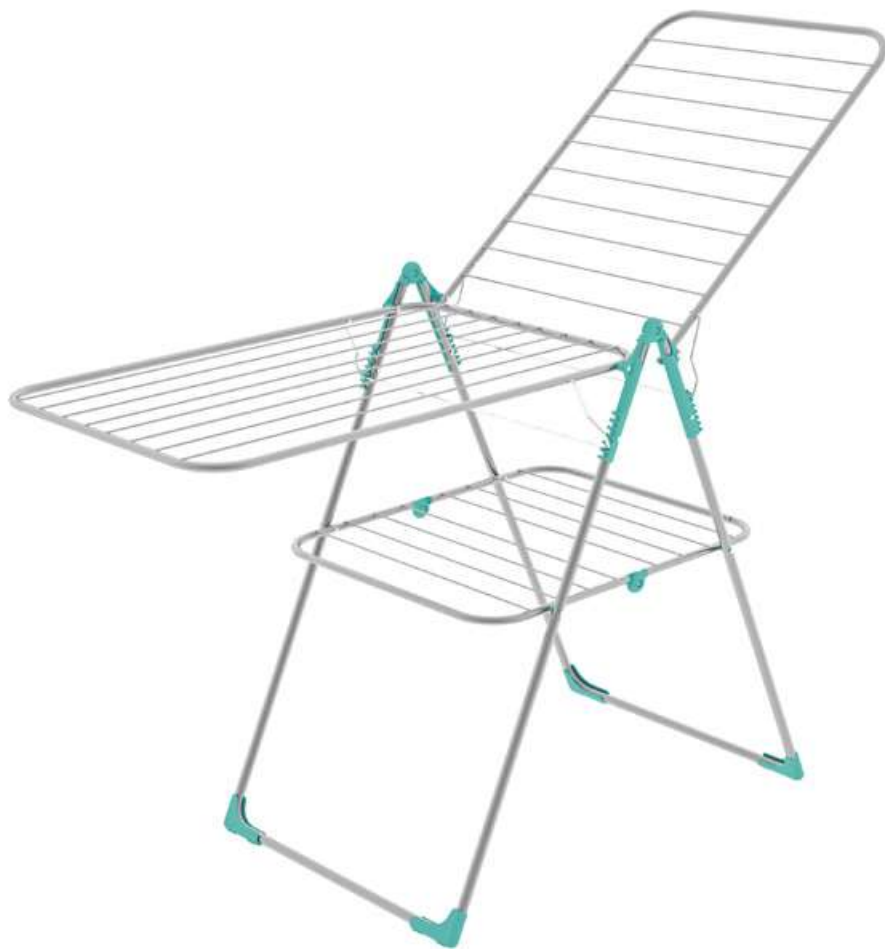

Albatros

MADE IN ITALY

code	EAN	kg	dimensions (cm)	dimensions (cm)	pcs/pallet (120x80)	pcs ctn	vol. ctn (mc)
ST196	8003186005403	4,80	190 x 136 x 63	63 x 119 x 8,5	30	-	-

12 kg

28 m

ACC

AL

INOX