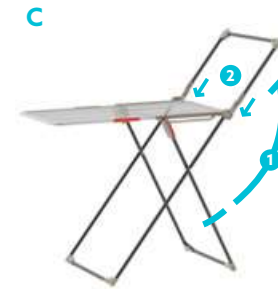

Olympto

code	EAN	kg	dimensions (cm)	dimensions (cm)	pcs/pallet (120x80)	pcs ctn	vol. ctn (mc)
ST1010	8003186074102	3,50	131 x 117 x 66	66 x 119 x 6	48	3	0,126