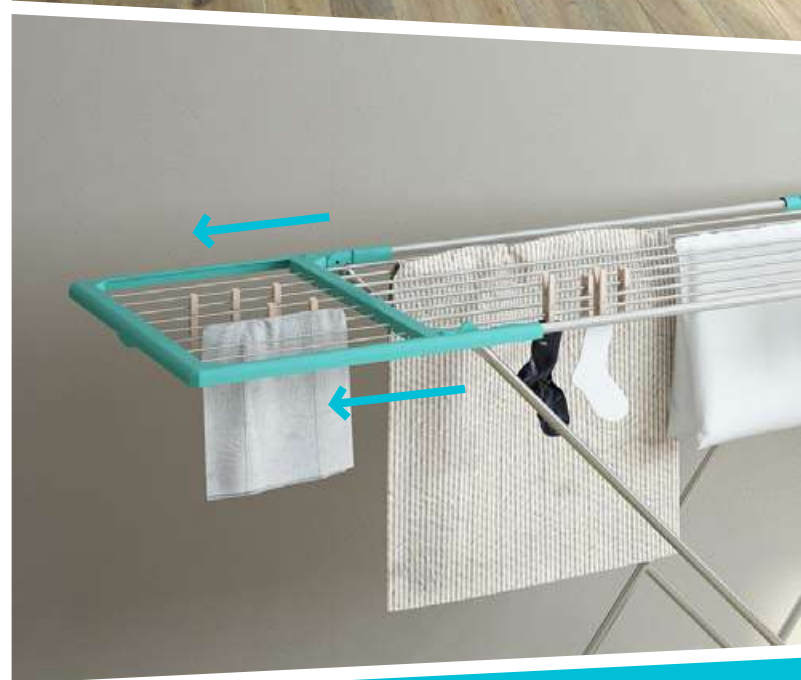

Stendibiancheria / Sechoirs à linge / Clothes dryers / Wäschetrockner

Extensible

MADE IN ITALY

code	EAN	kg	dimensions (cm)	dimensions (cm)	pcs/pallet (120x80)	pcs ctn	vol. ctn (mc)
ST487	8003186100207	2,6	176x56,5x88,5	135x56,5x4	56	4	0,106

9 kg

20 m

ACC

AL

INOX