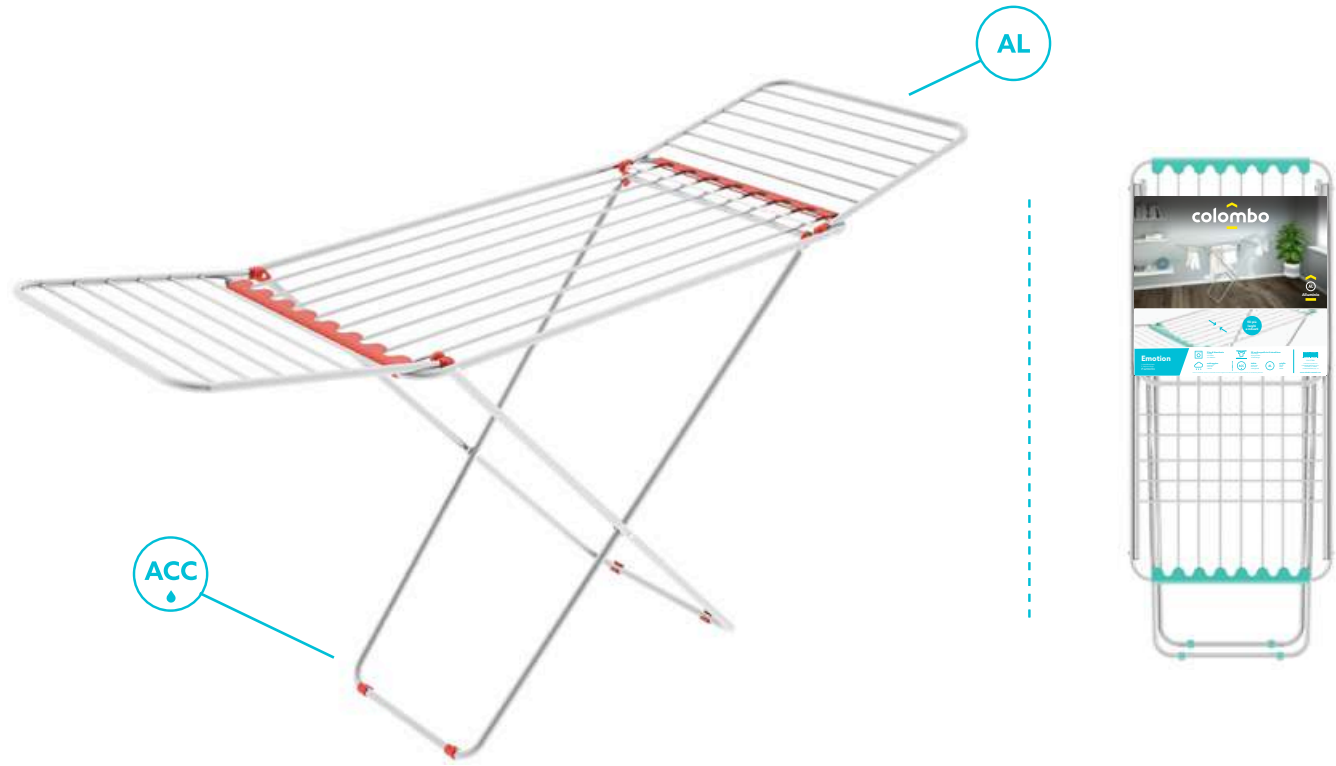

fili più larghi e robusti