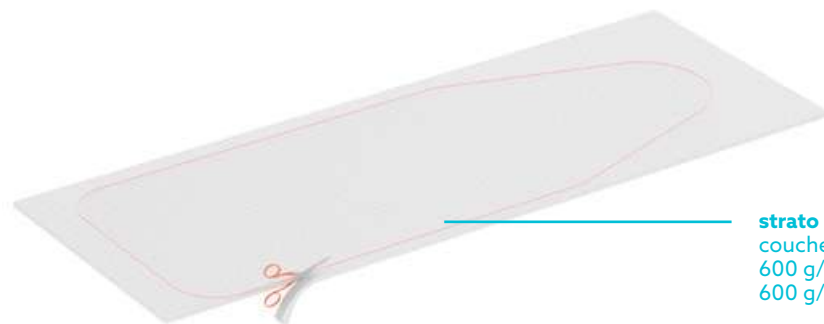

Mollettone

MADE IN ITALY

strato di mollettone 600 g/mq
couche de molleton 600 g/mq
600 g/mq felt pad layer
600 g/mq Molleton-Polsterung

code	EAN	kg	dimensions (cm)	kg	dimensions (cm)	pcs/pallet		pcs ctn	vol. ctn
						h pallet (180 cm)	h pallet (220 cm)		
MOL001	8003186054302	5,0	30 x 43 x 41	0,38	24 x 34,5 x 6	320	400	10	0,053