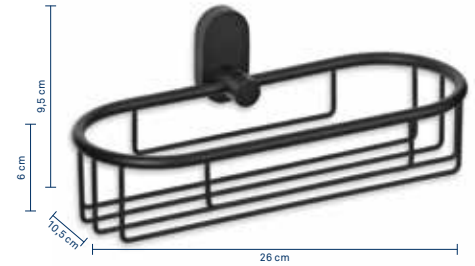

Ablagekorb
Basket · Panier
1 - 12 ■■
22759 4025457227592