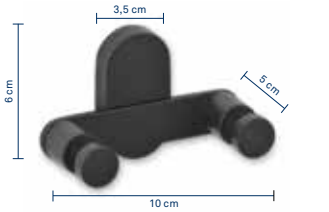

NEW

Alessio

Pulverbeschichtet · Matt / matt · Colour coated / mat · Revêtement couleur

EDELSTAHL 18/10
Stainless steel · Inox

**Zum Schrauben oder Kleben –
Zubehör zum Schrauben liegt bei.**

For adhesive fixing or screw mounting –
accessories for the screw mounting are included.
À visser ou coller – accessoires de visserie fournis.

Doppelhaken
Double hook · Crochet double
1 - 20 ■■
22748 4025457227486