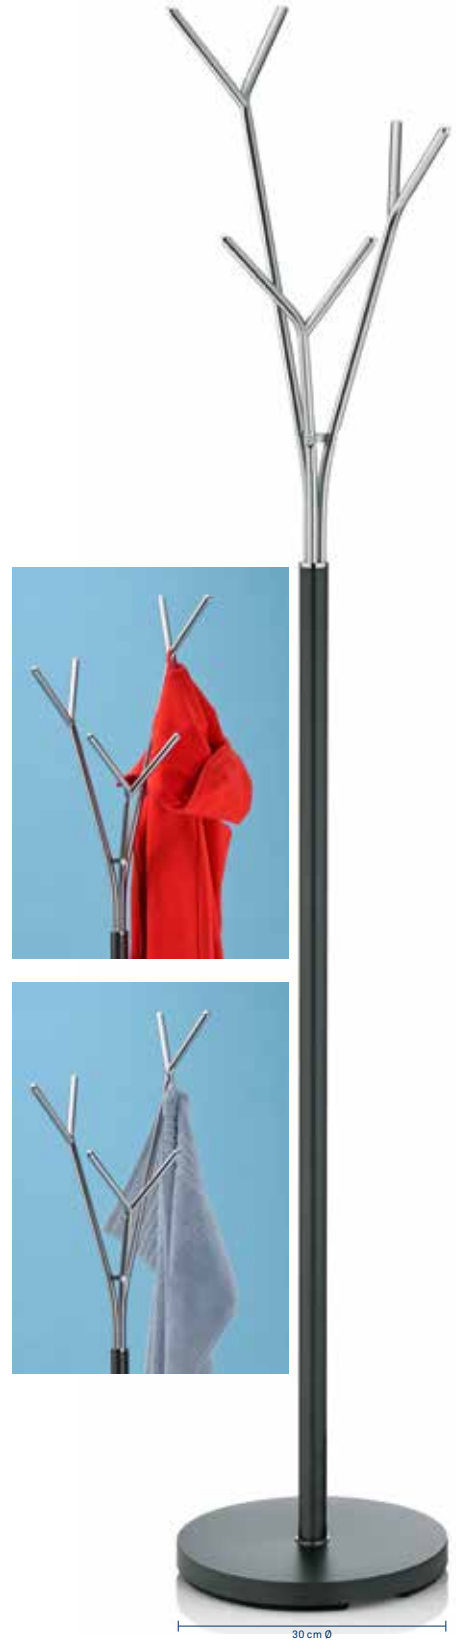

Badezimmerständer
Bathroom stand · Support SDB

---

1 - 2

22233 4025457222337

H173,5 cm