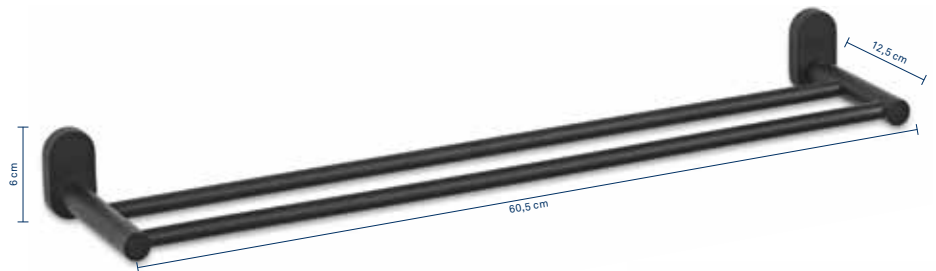

Handtuchstange
Towel rail · Porte-serviettes
1 - 8 ■■
22757 4025457227578