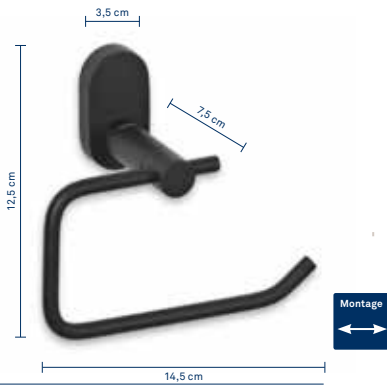

WC-Papierhalter
Toilet paper holder
Porte-rouleau papier toilette
1 - 20 ■■
22747 4025457227479